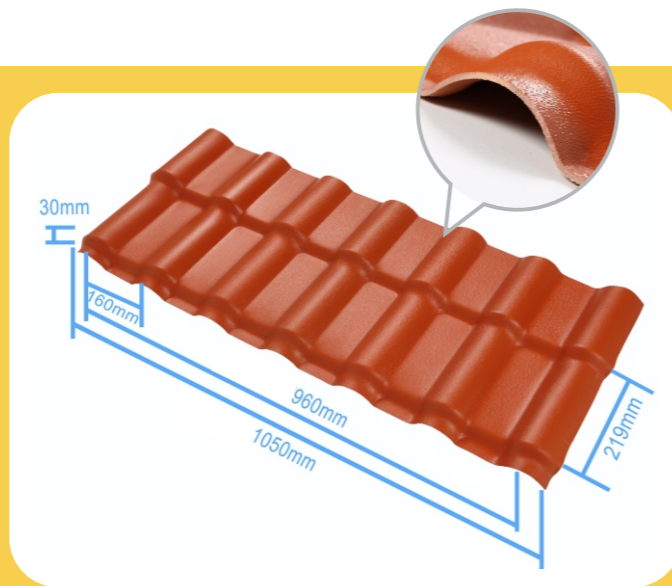

BEYOND BEAUTY

RIGID UPVC SHEET

Surface: Embossed

Length: Customized based on the pitch
(Pitch:219mm)

Width: 1050mm

Thickness: 3.0mm 2.8mm 2.5mm

Application: Villa, Loft, Gallery, Gazebo, Garden
Pavilion, Flat-to-Sloping Renovation

Kalon List of Accessories

Feature

1. Long lasting color
2. Excellent anti-load capacity; as the result of the test, in the case of the supporting distance is 660 mm, there is no crack and damage on the roofing under the load of 150kg
3. Good noise absorbing function and insulation
4. Excellent corrosion resistant, according to the test carried out over a period of time, there is no chemical reaction when soaked in acid, alkali and salt solution for 24 hours
5. Good shock resistant and low temperature resistant
6. Excellent heat insulation performance
7. Volume stability; the roofing expansion coefficient is $4.9 \times 10^{-5} \text{ mm/mm/}^\circ\text{C}$, also with two-way stretching performance in geometry, so the stability of the geometric dimension still can be ensured even if the temperature varies remarkably
8. Excellent water resistant
9. Strong fire-retardant; according to the test, fire-retardant $\geq \text{B2}$ level
10. Excellent insulation
11. Environment-friendly; the product is made of thermoplastic resin and can be recycled, thus an environment-friendly product
12. Rapid installation
13. Good using temperature, from -40°C to 70°C